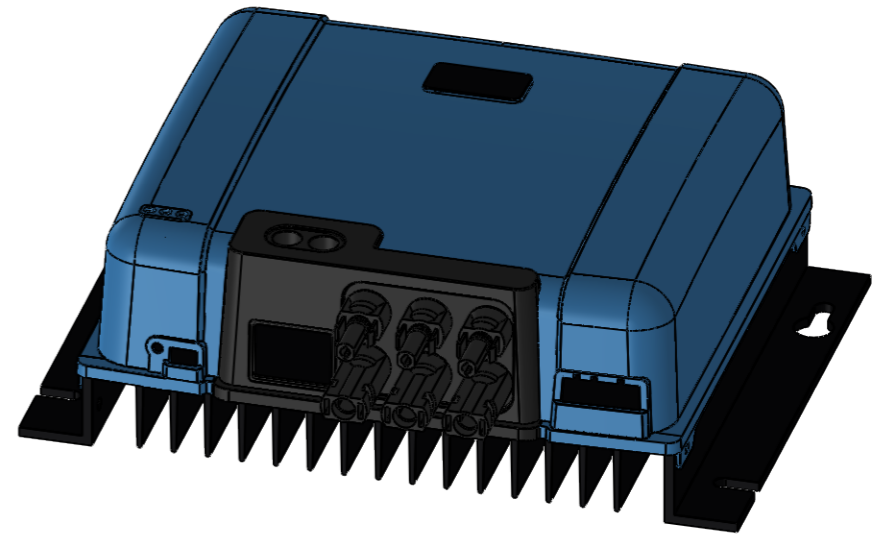

Dimension Drawing - SmartSolar charge controller	
SCC115085311	SmartSolar MPPT 150/85-MC4
SCC115110311	SmartSolar MPPT 150/100-MC4
SCC125085310	SmartSolar MPPT 250/85-MC4
SCC125110310	SmartSolar MPPT 250/100-MC4

Dimensions in mm