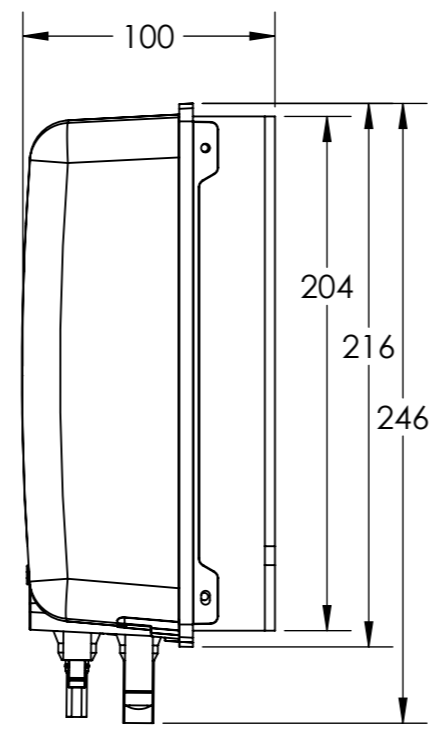

Dimension Drawing - SmartSolar charge controller	
SCC115085311	SmartSolar MPPT 150/85-MC4
SCC115110311	SmartSolar MPPT 150/100-MC4
SCC125085310	SmartSolar MPPT 250/85-MC4
SCC125110310	SmartSolar MPPT 250/100-MC4

Dimensions in mm