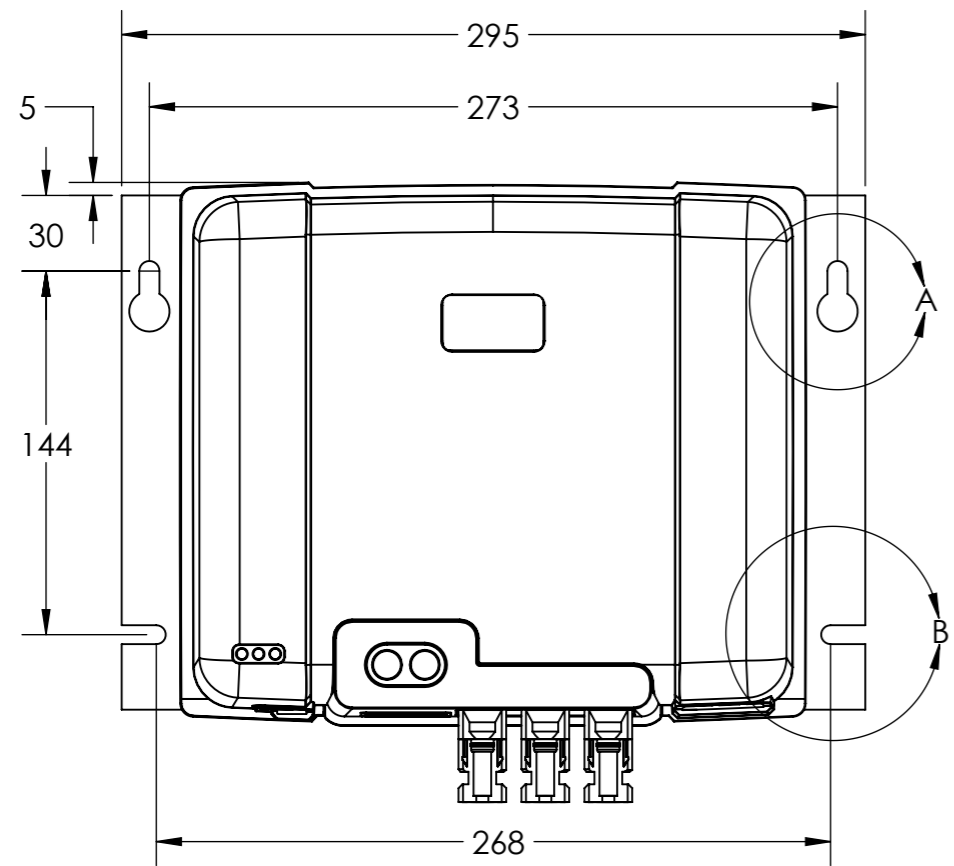

Dimension Drawing - SmartSolar charge controller	
SCC115085311	SmartSolar MPPT 150/85-MC4
SCC115110311	SmartSolar MPPT 150/100-MC4
SCC125085310	SmartSolar MPPT 250/85-MC4
SCC125110310	SmartSolar MPPT 250/100-MC4

Dimensions in mm