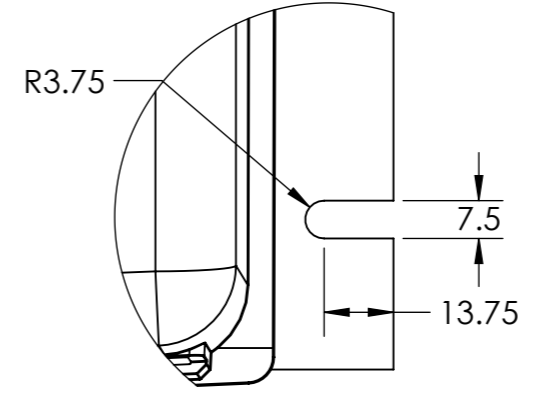

Dimension Drawing - SmartSolar charge controller	
SCC115085311	SmartSolar MPPT 150/85-MC4
SCC115110311	SmartSolar MPPT 150/100-MC4
SCC125085310	SmartSolar MPPT 250/85-MC4
SCC125110310	SmartSolar MPPT 250/100-MC4

Dimensions in mm