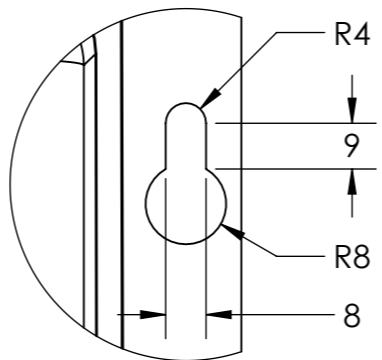

Dimension Drawing - SmartSolar charge controller	
SCC115085311	SmartSolar MPPT 150/85-MC4
SCC115110311	SmartSolar MPPT 150/100-MC4
SCC125085310	SmartSolar MPPT 250/85-MC4
SCC125110310	SmartSolar MPPT 250/100-MC4

Dimensions in mm